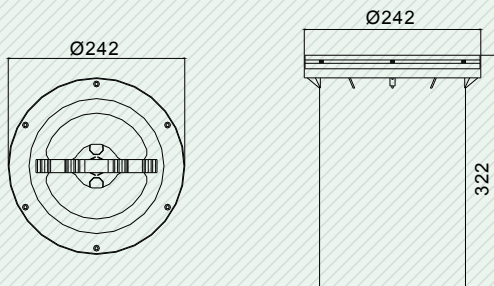

SD18a-G

45W

FEATURES

- Die cast aluminium housing
- Powder coated for corrosion resistance
- High temperature resistant tempered glass lens

SUPPORTED LAMPS

- 45 watt round

APPLICATIONS

Courtyards, paths, housing estates, parks and gardens etc...

Luminaire No	Lamp No	Wattage (W)	Psu Frequency (Hz)	Input Voltage (V)	Input Current (A)	Ingress Protection
SD18a-G-45W	SD45W-F-G	45W	50/60	240	0.20	IP65(ballast case)

"Creating Energy Saving Solutions for a Sustainable Future"