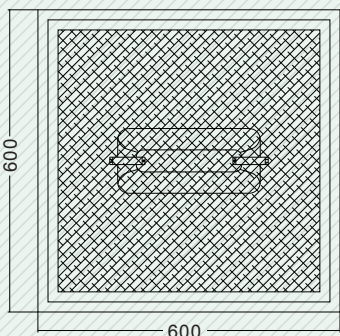

SD8a-G

45W•85W•125W

FEATURES

- Recessed indoor luminaire
- Powder coated sheet metal construction
- Compact size and light weight

SUPPORTED LAMPS

- 85 watt
- 125 watt
- 155 watt

APPLICATIONS

Offices, hotels, retail stores, restaurants, warehouses, hallways etc