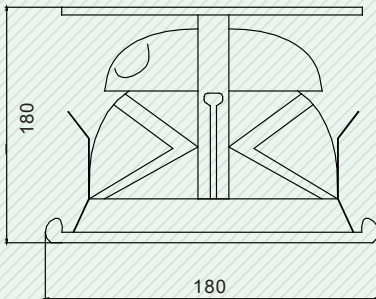

SD9a-G

45W

FEATURES

- Recessed downlight
- Polished aluminium reflector
- White trim

SUPPORTED LAMPS

- 45 watt

APPLICATIONS

Offices, hotels, retail stores, restaurants, warehouses, hallways etc...