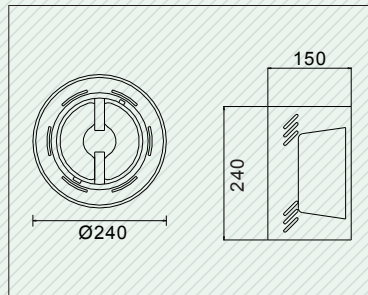

Recessed downlight
Polished aluminium reflector
Glass covered lens available
White trim

SD-H-SZ8

Surface mount downlight
Glass lens
Powder coated for corrosion resistance

SD-H-SZ9

Surface mount downlight
Aluminium low brightness louvre