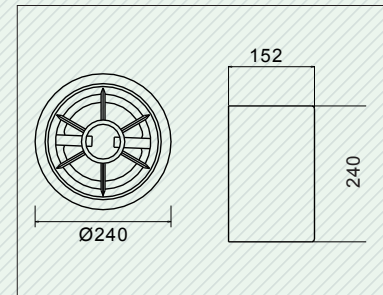

Recessed downlight
Polished aluminium reflector
Glass covered lens available
White trim

SD-H-SZ8

Surface mount downlight
Glass lens
Powder coated for corrosion resistance

SD-H-SZ9

Surface mount downlight
Aluminium low brightness louvre