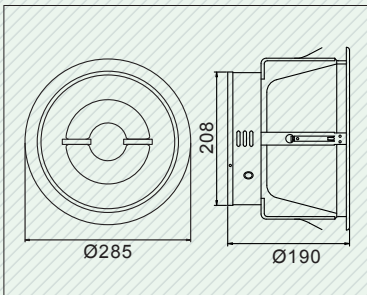

Recessed downlight
Polished aluminium reflector
Glass covered lens available
White trim

SD-H-SZ8

Surface mount downlight
Glass lens
Powder coated for corrosion resistance

SD-H-SZ9

Surface mount downlight
Aluminium low brightness louvre