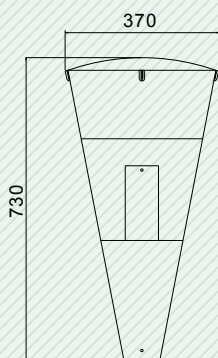

SD-H-TY6

45W

FEATURES

- Die cast aluminium housing
- Powder coated for corrosion resistance
- Silicone seal
- Poly carbonate high durability lens
- Pole: Hot dip galvanised and powder coated

SUPPORTED LAMPS